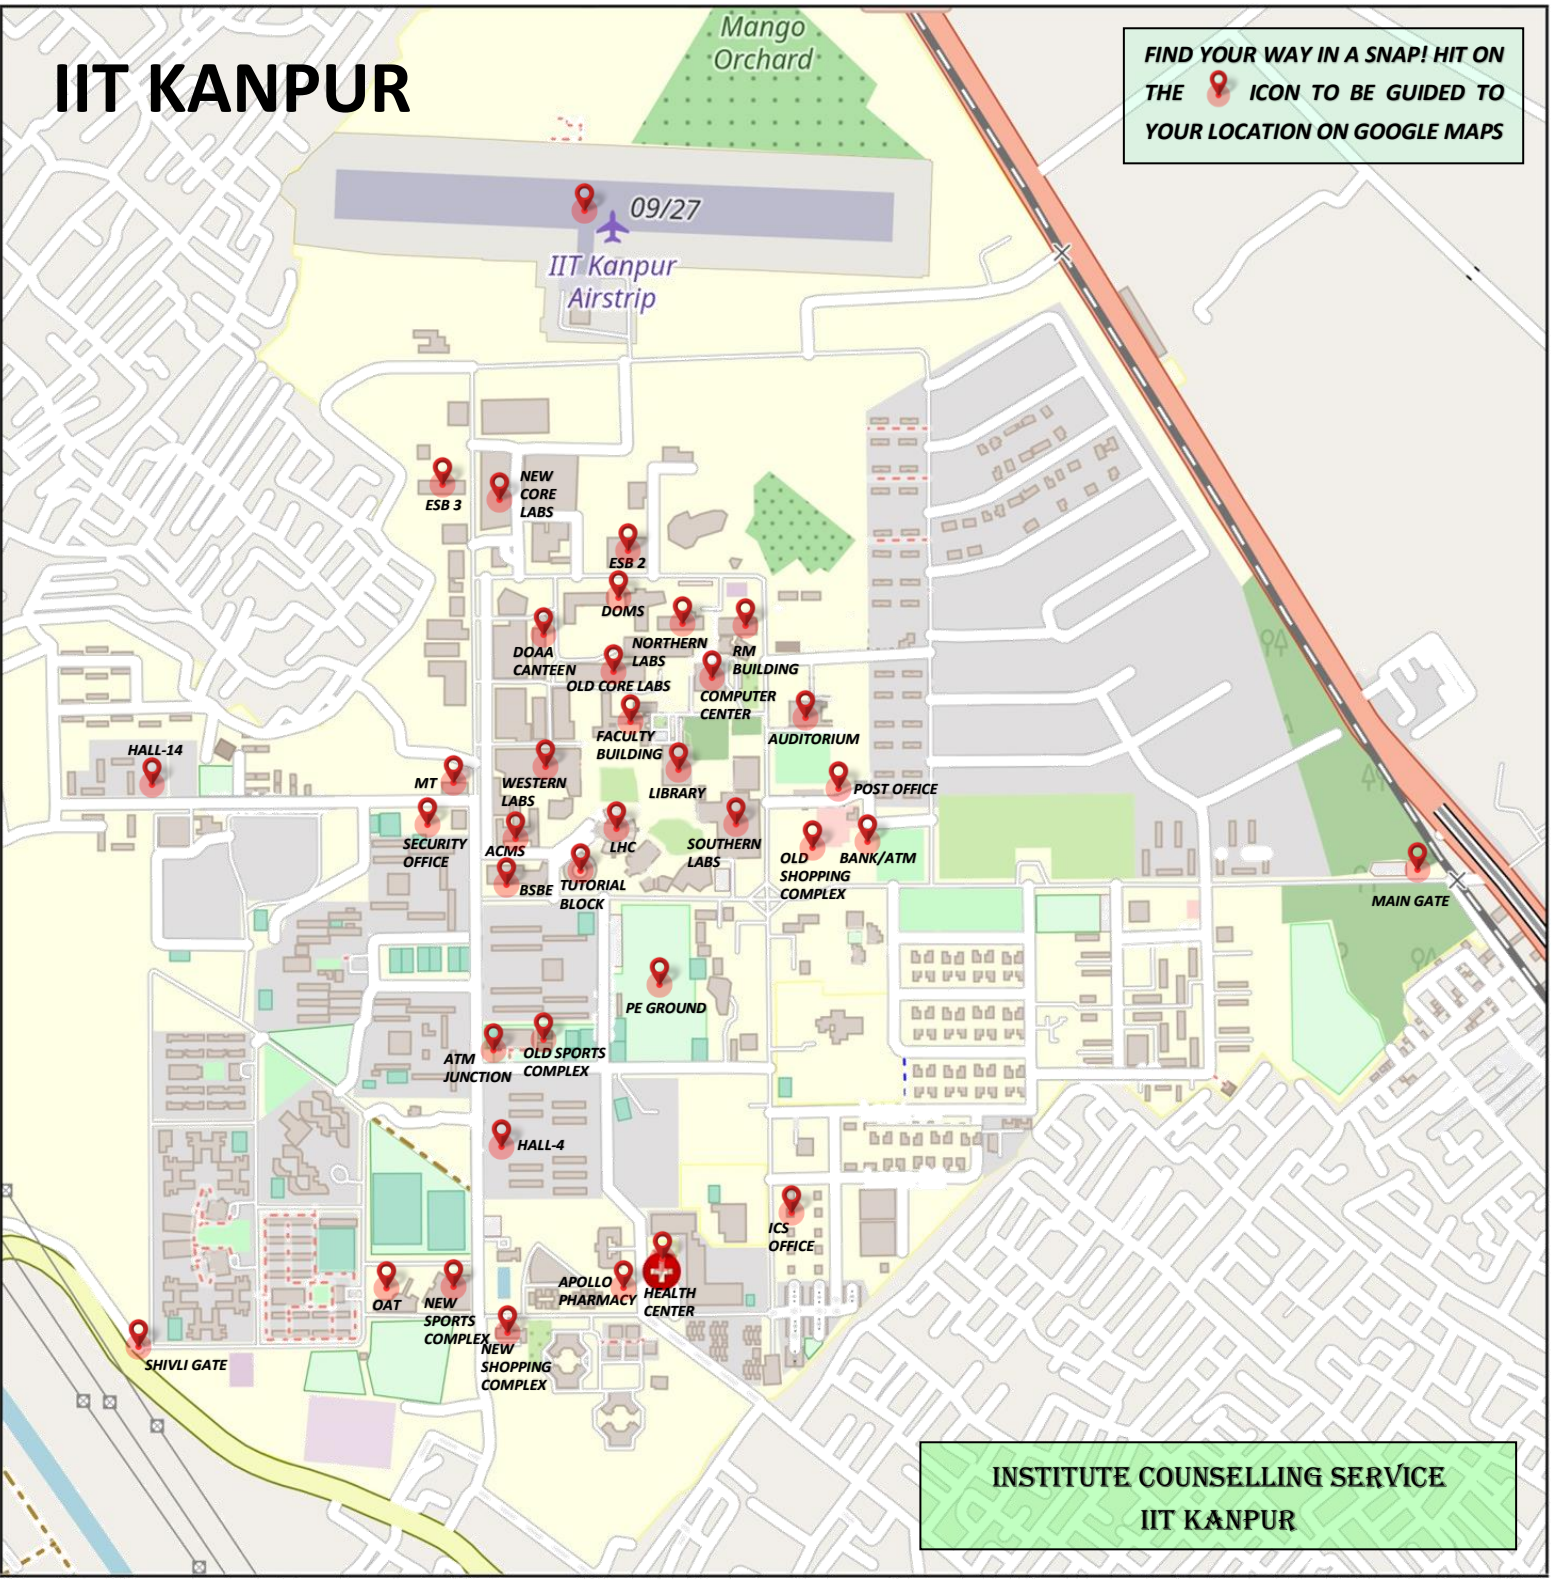

IIT KANPUR

FIND YOUR WAY IN A SNAP! HIT ON THE  ICON TO BE GUIDED TO YOUR LOCATION ON GOOGLE MAPS

INSTITUTE COUNSELLING SERVICE
IIT KANPUR